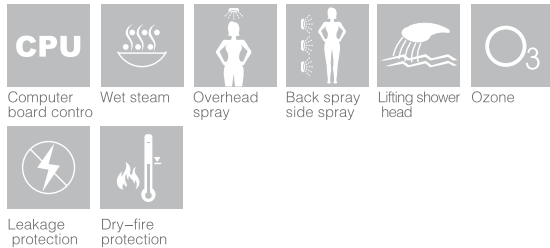

### Basic Functions and Setup

Computer board control (with remote controller)	Lifting shower head Ozone
Steam sauna	Dry-fire protection, leakage protection
Spray back nozzle Luxury large overhead spray (with ring light)	Room light, exhaust fan

## Basic Functions and Setup

Computer board control (with remote controller)	Lifting shower head Ozone
Steam sauna	Dry-fire protection, leakage protection
Spray back nozzle	Room light, exhaust fan (with ring light)

## Basic Functions and Setup

Computer board control (with remote controller)	Lifting shower head
Steam sauna	Ozone
Spray back nozzle	Dry-fire protection, leakage protection
Luxury large overhead spray (with ring light)	Room light, exhaust fan