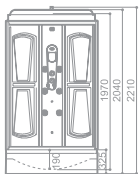

**W0905**  
SIZE:950x950x2210mm With the bottom basin/  
Single-side single-shed

**W0905A**  
SIZE:970x970x2290mm With the bottom basin/  
Single-side single-shed

**W0907**  
SIZE:950x950x2210mm  
With the medium bathtub/Single-side single-shed

## W0905A

SIZE: 970x970x2290mm With the bottom basin/Single-side single-shed

# W0902

SIZE:980x980x2210mm With the medium bathtub/Single-side single-shed

# W0903(L)

SIZE: 1100x800x2210mm

With the medium bathtub/Double sided single-shed/Left or right directions