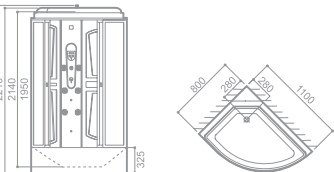

W0903(L)

SIZE: 1100x800x2210mm

With the medium bathtub/Double sided single-shed/Left or right directions

Basic Functions and Setup

Computer board control (with remote controller)	Lifting shower head
Steam sauna	Ozone
Spray back nozzle	Dry-fire protection, leakage protection
Luxury large overhead spray (with ring light)	Room light, exhaust fan