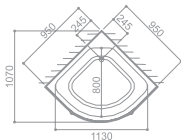

**W0905**  
SIZE:950x950x2210mm With the bottom basin/  
Single-side single-shed

**W0905A**  
SIZE:970x970x2290mm With the bottom basin/  
Single-side single-shed

**W0907**  
SIZE:950x950x2210mm  
With the medium bathtub/Single-side single-shed

# W0902

SIZE:980x980x2210mm With the medium bathtub/Single-side single-shed

# W0903(L)

SIZE: 1100x800x2210mm

With the medium bathtub/Double sided single-shed/Left or right directions

# W0907

SIZE:950x950x2210mm With the medium bathtub/Single-side single-shed