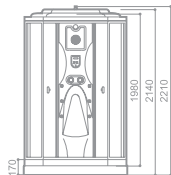

# W0903(L)

SIZE: 1100x800x2210mm

With the medium bathtub/Double sided single-shed/Left or right directions

Computer board control

Wet steam

Overhead spray

Back spray side spray

Lifting shower head

Ozone

Leakage protection

Dry-fire protection

# W0907

SIZE:950x950x2210mm With the medium bathtub/Single-side single-shed