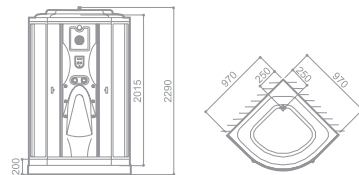

Basic Functions and Setup

Computer board control (with remote controller)	Lifting shower head Ozone
Steam sauna	Dry-fire protection, leakage protection
Spray back nozzle Luxury large overhead spray (with ring light)	Room light, exhaust fan