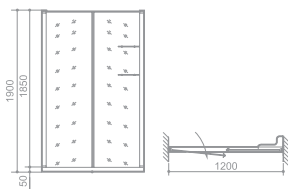

Aluminum handle

W362

SIZE:900x900x2000mm Diamond shape/Double direction door

Basic Functions and Setup

Automatic lifting and restoring rotating shaft

6mm steel glass

Internal and external opened door

Skidproof bottom basin

Take water implement

Aluminum handle

W960

SIZE:(900-940)x1900mm Screen

Basic Functions and Setup

6mm steel glass

Automatic lifting door spindle

Automatic resetting

Aluminum handle

Water retaining stone pedestal

One direction door

W961

SIZE: 1200x1900mm Screen

Basic Functions and Setup

6Mm steel glass

Automatic lifting door spindle

Automatic resetting

Aluminum handle

Water retaining stone pedestal

One direction door

Rack

W962

SIZE:1200x1900mm Screen

Basic Functions and Setup