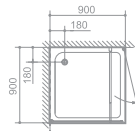

W960
 SIZE:(900-940)x1900mm
 Upper and lower limit of width: :900-940

W961
 SIZE:1200x1900mm Screen

W962
 SIZE:1200x1900mm Screen

W161(R)

SIZE: 900x900x2050mm Square/right-handed door

Basic Functions and Setup

Automatic lifting and restoring rotating shaft

6mm steel glass

Internal and external opened door (double direction)

Skidproof bottom basin

Take water implement

Aluminum handle

W162

SIZE: 900x900x2000mm Square

SIZE:900x900x2000mm Sector/double direction door

Basic Functions and Setup

Automatic lifting and restoring rotating shaft

6mm steel glass

Internal and external opened door

Skidproof bottom basin

Take water implement

Aluminum handle

W362

SIZE:900x900x2000mm Diamond shape/Double direction door

Basic Functions and Setup

Automatic lifting and restoring rotating shaft

6mm steel glass

Internal and external opened door

Skidproof bottom basin