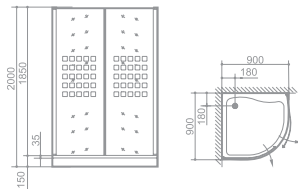

ROTATING SHAFT. Series Shower Room

W161(R)
 SIZE:900x900x2050mm Square/Left or right directions door

W162
 SIZE:900x900x2000mm Square

W262
 SIZE:900x900x2000mm Sector/Double direction door

W362
 SIZE:900x900x2000mm Diamond shape/Double direction door

SIZE:900x900x2000mm Sector/double direction door

Basic Functions and Setup

Automatic lifting and restoring rotating shaft

6mm steel glass

Internal and external opened door

Skidproof bottom basin

Take water implement

Aluminum handle

W362

SIZE:900x900x2000mm Diamond shape/Double direction door

Basic Functions and Setup

Automatic lifting and restoring rotating shaft

6mm steel glass

Internal and external opened door

Skidproof bottom basin

Take water implement

Aluminum handle

W960

SIZE:(900-940)x1900mm Screen

Basic Functions and Setup

6mm steel glass

Automatic lifting door spindle

Automatic resetting