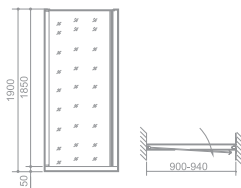

SIZE:900x900x2000mm Sector/double direction door

Basic Functions and Setup

Automatic lifting and restoring rotating shaft

6mm steel glass

Internal and external opened door

Skidproof bottom basin

Take water implement

Aluminum handle

W362

SIZE:900x900x2000mm Diamond shape/Double direction door

Basic Functions and Setup

Automatic lifting and restoring rotating shaft

6mm steel glass

Internal and external opened door

Skidproof bottom basin

Take water implement

Aluminum handle

W960

SIZE:(900-940)x1900mm Screen

Basic Functions and Setup

6mm steel glass

Automatic lifting door spindle

Automatic resetting

Aluminum handle

Water retaining stone pedestal

One direction door

W961

SIZE: 1200x1900mm Screen

Basic Functions and Setup

6Mm steel glass

Automatic lifting door spindle