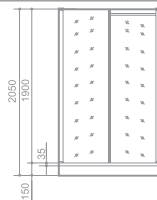

W960
 SIZE:(900-940)x1900mm
 Upper and lower limit of width: :900-940

W961
 SIZE:1200x1900mm Screen

W962
 SIZE:1200x1900mm Screen

W161(R)

SIZE: 900x900x2050mm Square/right-handed door

Basic Functions and Setup

Automatic lifting and restoring rotating shaft

6mm steel glass

Internal and external opened door (double direction)

Skidproof bottom basin

Take water implement

Aluminum handle

W162

SIZE: 900x900x2000mm Square

SIZE:900x900x2000mm Sector/double direction door

Basic Functions and Setup

Automatic lifting and restoring rotating shaft

6mm steel glass

Internal and external opened door

Skidproof bottom basin

Take water implement

Aluminum handle

W362

SIZE:900x900x2000mm Diamond shape/Double direction door

Basic Functions and Setup

Automatic lifting and restoring rotating shaft

6mm steel glass

Internal and external opened door

Skidproof bottom basin