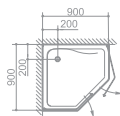

SIZE:900x900x2000mm Sector/double direction door

Basic Functions and Setup

Automatic lifting and restoring rotating shaft

6mm steel glass

Internal and external opened door

Skidproof bottom basin

Take water implement

Aluminum handle

W362

SIZE:900x900x2000mm Diamond shape/Double direction door

Basic Functions and Setup

Automatic lifting and restoring rotating shaft

6mm steel glass

Internal and external opened door

Skidproof bottom basin

Take water implement

Aluminum handle

W960

SIZE:(900-940)x1900mm Screen

Basic Functions and Setup

6mm steel glass

Automatic lifting door spindle

Automatic resetting

Aluminum handle

Water retaining stone pedestal

One direction door

W961

SIZE: 1200x1900mm Screen

Basic Functions and Setup

6Mm steel glass

Automatic lifting door spindle