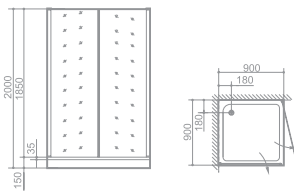

Basic Functions and Setup

Automatic lifting and restoring rotating shaft

6mm steel glass

Internal and external opened door (double direction)

Skidproof bottom basin

Take water implement

Aluminum handle