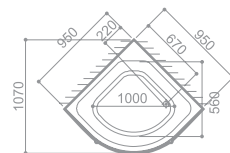

INTEGRAL. Shower Room

W1002
 SIZE: 980x980x2210mm Single-side single-shed

W1003(L)
 SIZE: 1100x800x2210mm
 Double sided single-shed/Left or right directions

W1007
 SIZE: 950x950x2210mm Single-side single-shed

Overhead spray

Back spray side spray

Lifting shower head

Leakage protection

Fan

Mantle/axing overhead light

W1003(L)

SIZE: 1100x800x2210mm Double sided single-shed/Left or right directions

Overhead spray

Back spray side spray

Lifting shower head

Leakage protection

Fan

Manicuring overhead light

W1007

SIZE: 950X950x2210mm Single-side single-shed

W1008

SIZE:905X905x2260mm Single-side single-shed

Basic Functions and Setup

Control board (overhead light, exhaust fan)	Spray nozzle
Luxury large overhead spray (with ring light)	Rack
6mm steel glass	Handle
Spray head switch valve	Leakage protection
Cold/hot water control valve	Overhead light
Shower head	Skidproof bottom basin