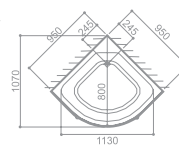

INTEGRAL. Shower Room

W1002
 SIZE: 980x980x2210mm Single-side single-shed

W1003(L)
 SIZE: 1100x800x2210mm
 Double sided single-shed/Left or right directions

W1007
 SIZE: 950x950x2210mm Single-side single-shed

Overhead spray

Back spray side spray

Lifting shower head

Leakage protection

Fan

Mantle/axing overhead light

W1003(L)

SIZE: 1100x800x2210mm Double sided single-shed/Left or right directions

Overhead spray

Back spray side spray

Lifting shower head

Leakage protection

Fan

Manicuring overhead light

W1007

SIZE: 950X950x2210mm Single-side single-shed

W1008

SIZE:905X905x2260mm Single-side single-shed

Basic Functions and Setup

Control board (overhead light, exhaust fan)	Spray nozzle
Luxury large overhead spray (with ring light)	Rack
6mm steel glass	Handle
Spray head switch valve	Leakage protection
Cold/hot water control valve	Overhead light
Shower head	Skidproof bottom basin