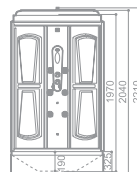

INTEGRAL. Shower Room

W1002
 SIZE: 980x980x2210mm Single-side single-shed

W1003(L)
 SIZE: 1100x800x2210mm
 Double sided single-shed/Left or right directions

W1007
 SIZE: 950x950x2210mm Single-side single-shed

W1008
 SIZE: 905x905x2260mm Single-side single-shed

W1005
 SIZE: 950x950x2210mm Single-side single-shed

W1002

SIZE:980x980x2210mm Single-side single-shed

Basic Functions and Setup

Control board (overhead light, exhaust fan)	Spray nozzle
Luxury large overhead spray (with ring light)	Rack
6mm steel glass	Handle
Spray head switch valve	Leakage protection
Cold/hot water control valve	Overhead light
Shower head	Skidproof bottom basin

Overhead spray

Back spray side spray

Lifting shower head

Leakage protection

Fan

Mantle/axing overhead light

W1003(L)

SIZE: 1100x800x2210mm Double sided single-shed/Left or right directions

Overhead spray

Back spray side spray

Lifting shower head

Leakage protection

Fan

Maintaining overhead light

W1005

SIZE:950x950x2210mm Single-side single-shed