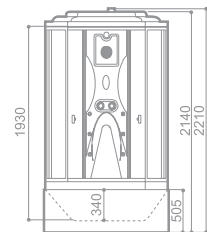

INTEGRAL. Shower Room

W1002
 SIZE: 980x980x2210mm Single-side single-shed

W1003(L)
 SIZE: 1100x800x2210mm
 Double sided single-shed/Left or right directions

W1007
 SIZE: 950x950x2210mm Single-side single-shed

Overhead spray

Back spray side spray

Lifting shower head

Leakage protection

Fan

Mantle/axing overhead light

W1003(L)

SIZE: 1100x800x2210mm Double sided single-shed/Left or right directions

Overhead spray

Back spray side spray

Lifting shower head

Leakage protection

Fan

Manicuring overhead light

W1007

SIZE: 950X950x2210mm Single-side single-shed

W1008

SIZE:905X905x2260mm Single-side single-shed

Basic Functions and Setup

Control board (overhead light, exhaust fan)	Spray nozzle
Luxury large overhead spray (with ring light)	Rack
6mm steel glass	Handle
Spray head switch valve	Leakage protection
Cold/hot water control valve	Overhead light
Shower head	Skidproof bottom basin