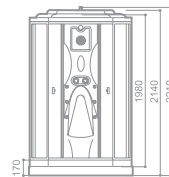

Overhead spray

Back spray side spray

Lifting shower head

Leakage protection

Fan

Mantle/axing overhead light

W1003(L)

SIZE: 1100x800x2210mm Double sided single-shed/Left or right directions

Overhead spray

Back spray side spray

Lifting shower head

Leakage protection

Fan

Maintaining overhead light

W1005

SIZE:950x950x2210mm Single-side single-shed

Overhead spray

Back spray side spray

Lifting shower head

Leakage protection

Fan

Manicuring overhead light

W1007

SIZE: 950X950x2210mm Single-side single-shed

W1008

SIZE:905X905x2260mm Single-side single-shed

Basic Functions and Setup

Control board (overhead light, exhaust fan)	Spray nozzle
Luxury large overhead spray (with ring light)	Rack
6mm steel glass	Handle
Spray head switch valve	Leakage protection
Cold/hot water control valve	Overhead light
Shower head	Skidproof bottom basin