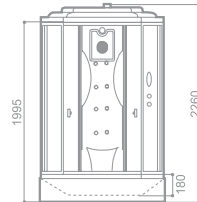

INTEGRAL. Shower Room

W1002
 SIZE: 980x980x2210mm Single-side single-shed

W1003(L)
 SIZE: 1100x800x2210mm
 Double sided single-shed/Left or right directions

W1007
 SIZE: 950x950x2210mm Single-side single-shed

Overhead spray

Back spray side spray

Lifting shower head

Leakage protection

Fan

Manicuring overhead light

W1007

SIZE: 950X950x2210mm Single-side single-shed

Basic Functions and Setup

Control board (overhead light, exhaust fan)	Spray nozzle
Luxury large overhead spray (with ring light)	Rack
6mm steel glass	Handle
Spray head switch valve	Leakage protection
Cold/hot water control valve	Overhead light
Shower head	Skidproof bottom basin

W1008

SIZE:905X905x2260mm Single-side single-shed

Basic Functions and Setup

Control board (overhead light, exhaust fan)	Spray nozzle
Luxury large overhead spray (with ring light)	Rack
6mm steel glass	Handle
Spray head switch valve	Leakage protection
Cold/hot water control valve	Overhead light
Shower head	Skidproof bottom basin