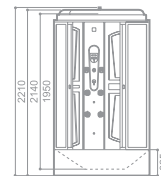

INTEGRAL. Shower Room

W1002
 SIZE: 980x980x2210mm Single-side single-shed

W1003(L)
 SIZE: 1100x800x2210mm
 Double sided single-shed/Left or right directions

W1007
 SIZE: 950x950x2210mm Single-side single-shed

Overhead spray

Back spray side spray

Lifting shower head

Leakage protection

Fan

Mantle/axing overhead light

W1003(L)

SIZE: 1100x800x2210mm Double sided single-shed/Left or right directions

Overhead spray

Back spray side spray

Lifting shower head

Leakage protection

Fan

Maintaining overhead light

W1005

SIZE:950x950x2210mm Single-side single-shed

Overhead spray

Back spray side spray

Lifting shower head

Leakage protection

Fan

Manicuring overhead light

W1007

SIZE: 950X950x2210mm Single-side single-shed