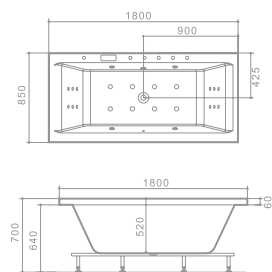

SIZE:1800x1300x700mm

Basic Functions and Setup

Control panel (with remote control)	Water temperature control	Waterfall intake	Bubble bath
Phone answering and call	External CD play	Water-level check	FM radio
Auto pipe cleaning	Surf and massage	Drainage device	Ozone
Bubble bath color light	Pipeline drainage	Protection of water shortage	Constant temperature
Smart water control	Leakage protection Sprinkler Shower	Waterpower control	

A1006

SIZE: 1820x890x700mm Trilateral tri-shed

Basic Functions and Setup

Control panel (with remote control)	Water temperature control	Waterfall intake	Bubble bath
Phone answering and call	External CD play	Water-level check	FM radio
Auto pipe cleaning	Surf and massage	Drainage device	Ozone
Bubble bath color light	Pipeline drainage	Protection of water shortage	Constant temperature
Smart water control	Leakage protection Sprinkler Shower	Waterpower control	

A1006B

SIZE: 1800x850x700mm

Basic Functions and Setup

Control panel (with remote control)	Water temperature control	Waterfall intake	Bubble bath
Phone answering and call	External CD play	Water-level check	FM radio
Auto pipe cleaning	Surf and massage	Drainage device	Ozone
Bubble bath color light	Pipeline drainage	Protection of water shortage	Constant temperature
Smart water control	Leakage protection Sprinkler Shower	Waterpower control	

A1201

SIZE: 1620x1620x750mm Double-person Single-side single-shed

Basic Functions and Setup

Control panel	Leakage protection Sprinkler Shower	Waterpower control
Bubble bath color light	Waterfall intake	Bubble bath
Water temperature control	Water-level check	Ozone
Surf and massage	Drainage device	Constant temperature
Pipeline drainage	Protection of water shortage	