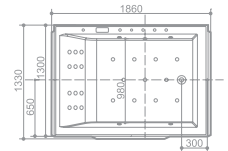

A1002

SIZE: 1860x1330x700mm Double-person Trilateral tri-shed

Basic Functions and Setup

Control panel (with remote control)	Water temperature control	Waterfall intake	Bubble bath
Phone answering and call	External CD play	Water-level check	FM radio
Auto pipe cleaning	Surf and massage	Drainage device	Ozone
Bubble bath color light	Pipeline drainage	Protection of water shortage	Constant temperature
Smart water control	Leakage protection Sprinkler Shower	Waterpower control