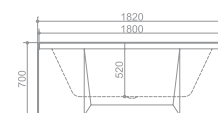

SIZE:1800x1300x700mm

Basic Functions and Setup

Control panel (with remote control)	Water temperature control	Waterfall intake	Bubble bath
Phone answering and call	External CD play	Water-level check	FM radio
Auto pipe cleaning	Surf and massage	Drainage device	Ozone
Bubble bath color light	Pipeline drainage	Protection of water shortage	Constant temperature
Smart water control	Leakage protection Sprinkler Shower	Waterpower control	

A1006

SIZE: 1820x890x700mm Trilateral tri-shed

Basic Functions and Setup

Control panel (with remote control)	Water temperature control	Waterfall intake	Bubble bath
Phone answering and call	External CD play	Water-level check	FM radio
Auto pipe cleaning	Surf and massage	Drainage device	Ozone
Bubble bath color light	Pipeline drainage	Protection of water shortage	Constant temperature
Smart water control	Leakage protection Sprinkler Shower	Waterpower control	

A1006B

SIZE: 1800x850x700mm

Basic Functions and Setup

Control panel (with remote control)	Water temperature control	Waterfall intake	Bubble bath
Phone answering and call	External CD play	Water-level check	FM radio
Auto pipe cleaning	Surf and massage	Drainage device	Ozone
Bubble bath color light	Pipeline drainage	Protection of water shortage	Constant temperature
Smart water control	Leakage protection Sprinkler Shower	Waterpower control	