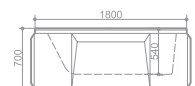

A1002

SIZE: 1860x1330x700mm Double-person Trilateral tri-shed

Basic Functions and Setup

Control panel (with remote control)	Water temperature control	Waterfall intake	Bubble bath
Phone answering and call	External CD play	Water-level check	FM radio
Auto pipe cleaning	Surf and massage	Drainage device	Ozone
Bubble bath color light	Pipeline drainage	Protection of water shortage	Constant temperature
Smart water control	Leakage protection Sprinkler Shower	Waterpower control