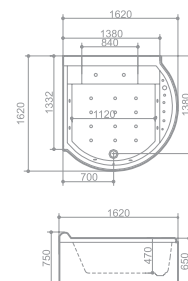

A1002B
SIZE: 1800x1300x700mm

A1006
SIZE: 1820x890x700mm Trilateral tri-shed

A1006B
SIZE: 1800x850x700mm

A1002

SIZE: 1860x1330x700mm Double-person Trilateral tri-shed

Basic Functions and Setup

Control panel (with remote control)	Water temperature control	Waterfall intake	Bubble bath
Phone answering and call	External CD play	Water-level check	FM radio
Auto pipe cleaning	Surf and massage	Drainage device	Ozone
Bubble bath color light	Pipeline drainage	Protection of water shortage	Constant temperature
Smart water control	Leakage protection Sprinkler Shower	Waterpower control	

A1006

SIZE: 1820x890x700mm Trilateral tri-shed

Basic Functions and Setup

Control panel (with remote control)	Water temperature control	Waterfall intake	Bubble bath
Phone answering and call	External CD play	Water-level check	FM radio
Auto pipe cleaning	Surf and massage	Drainage device	Ozone
Bubble bath color light	Pipeline drainage	Protection of water shortage	Constant temperature
Smart water control	Leakage protection Sprinkler Shower	Waterpower control	

A1006B

SIZE: 1800x850x700mm

Basic Functions and Setup

Control panel (with remote control)	Water temperature control	Waterfall intake	Bubble bath
Phone answering and call	External CD play	Water-level check	FM radio
Auto pipe cleaning	Surf and massage	Drainage device	Ozone
Bubble bath color light	Pipeline drainage	Protection of water shortage	Constant temperature
Smart water control	Leakage protection Sprinkler Shower	Waterpower control	

A1201

SIZE: 1620x1620x750mm Double-person Single-side single-shed

Basic Functions and Setup

Control panel	Leakage protection Sprinkler Shower	Waterpower control
Bubble bath color light	Waterfall intake	Bubble bath
Water temperature control	Water-level check	Ozone
Surf and massage	Drainage device	Constant temperature
Pipeline drainage	Protection of water shortage	