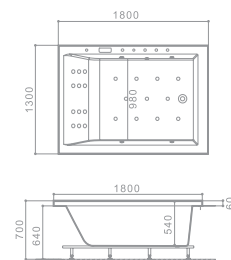

DENIS. Massage Bathtub

C1818
SIZE: 1800x1800x750mm
Double-person/Single-side single-shed

A1201
SIZE: 1620x1620x750mm Double-person/Single-side single-shed

A1002
SIZE: 1860x1330x700mm
Double-person/Trilateral tri-shed

A1002B
SIZE: 1800x1300x700mm

A1006
SIZE: 1820x890x700mm Trilateral tri-shed

A1006B
SIZE: 1800x850x700mm

A1002

SIZE: 1860x1330x700mm Double-person Trilateral tri-shed

Basic Functions and Setup

Control panel (with remote control)	Water temperature control	Waterfall intake	Bubble bath
Phone answering and call	External CD play	Water-level check	FM radio
Auto pipe cleaning	Surf and massage	Drainage device	Ozone
Bubble bath color light	Pipeline drainage	Protection of water shortage	Constant temperature
Smart water control	Leakage protection Sprinkler Shower	Waterpower control	

SIZE:1800x1300x700mm

Basic Functions and Setup

Control panel (with remote control)	Water temperature control	Waterfall intake	Bubble bath
Phone answering and call	External CD play	Water-level check	FM radio
Auto pipe cleaning	Surf and massage	Drainage device	Ozone
Bubble bath color light	Pipeline drainage	Protection of water shortage	Constant temperature
Smart water control	Leakage protection Sprinkler Shower	Waterpower control	

A1006

SIZE: 1820x890x700mm Trilateral tri-shed

Basic Functions and Setup

Control panel (with remote control)	Water temperature control	Waterfall intake	Bubble bath
Phone answering and call	External CD play	Water-level check	FM radio
Auto pipe cleaning	Surf and massage	Drainage device	Ozone
Bubble bath color light	Pipeline drainage	Protection of water shortage	Constant temperature
Smart water control	Leakage protection Sprinkler Shower	Waterpower control	