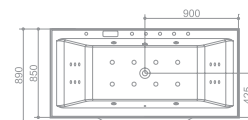

SIZE:1800x1300x700mm

Basic Functions and Setup

Control panel (with remote control)	Water temperature control	Waterfall intake	Bubble bath
Phone answering and call	External CD play	Water-level check	FM radio
Auto pipe cleaning	Surf and massage	Drainage device	Ozone
Bubble bath color light	Pipeline drainage	Protection of water shortage	Constant temperature
Smart water control	Leakage protection Sprinkler Shower	Waterpower control	

A1006

SIZE: 1820x890x700mm Trilateral tri-shed

Basic Functions and Setup

Control panel (with remote control)	Water temperature control	Waterfall intake	Bubble bath
Phone answering and call	External CD play	Water-level check	FM radio
Auto pipe cleaning	Surf and massage	Drainage device	Ozone
Bubble bath color light	Pipeline drainage	Protection of water shortage	Constant temperature
Smart water control	Leakage protection Sprinkler Shower	Waterpower control	

A1006B

SIZE: 1800x850x700mm

Basic Functions and Setup

Control panel (with remote control)	Water temperature control	Waterfall intake	Bubble bath
Phone answering and call	External CD play	Water-level check	FM radio
Auto pipe cleaning	Surf and massage	Drainage device	Ozone
Bubble bath color light	Pipeline drainage	Protection of water shortage	Constant temperature
Smart water control	Leakage protection Sprinkler Shower	Waterpower control	

A1201

SIZE: 1620x1620x750mm Double-person Single-side single-shed

Basic Functions and Setup

Control panel	Leakage protection Sprinkler Shower	Waterpower control
Bubble bath color light	Waterfall intake	Bubble bath
Water temperature control	Water-level check	Ozone
Surf and massage	Drainage device	Constant temperature
Pipeline drainage	Protection of water shortage	